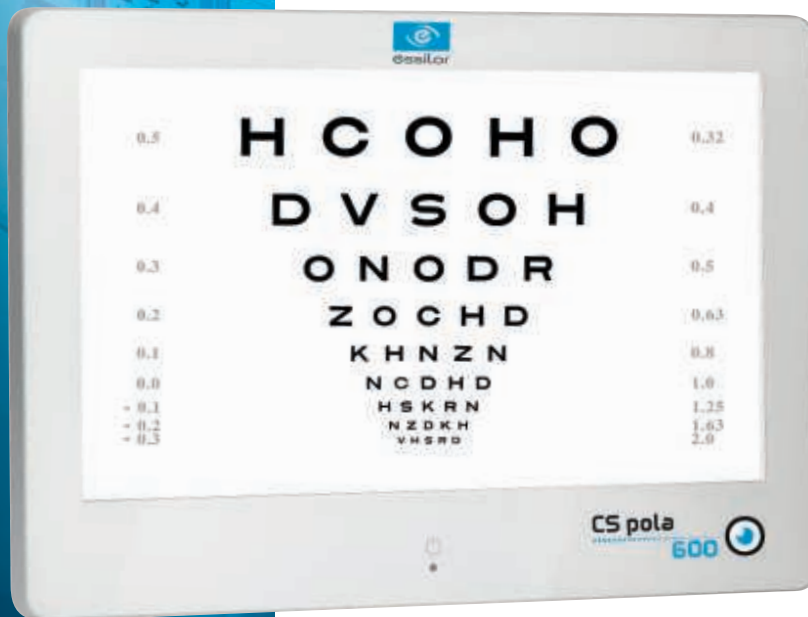

CS pola 600

Adjust the optical power till the best visual acuity is obtained with the maximum plus power.

UNIVERSAL SCREEN FOR ALL REFRACTION ROOMS

A large LCD screen which adapts to all refraction rooms. Its design and great possibilities of customisation, are highly appreciated.

CS pola 600

CHART SYSTEM

Min : 1,5 m

Max : 8 m

24"

pola

Optometry

BRIGHT & CLEAR IMAGES

- 24" screen offering wide viewing angle to provide clear chart and remove image distortion.

WIDE RANGE OF TESTS

- Visual acuity: Landolt C, numbers, letters, including ETDRS.
- Special tests: binocular and fusion, aniseikonia, stereopsis, strabismus, phoria, color blindness, Amsler grid test...
- Prescription check in real life situation.
- Random function to avoid patient optotypes memorisation.

EASY OPERATION

- Remote control with built-in LCD panel for optotypes visualisation.
- Can be also connected to the APH 500 to build a fully automated refraction chain.

SCREEN SIZE	24"	TEST CHARTS	
LUMINOSITY	Max 300Cd/M ²	Optotypes	Landolt C, Numbers, Letters, ETDRS
RESOLUTION	1920 x 1080 pixels		Astigmatism, Cross-grid, Cross cylinder
PROJECTION DISTANCE	1.5 to 8m (0.2m)		Lines (Horizontal/Vertical)
PROJECTION SETTINGS	-	Masks and tests	Duochrome balance - Binocular balance Fixation point - Aniseikonia Stereopsis - Phoria
CHART WINDOW SIZE	11.5 (H) x 20.5 (W) in.		Ishihara test - Amsler grid test Red/Green - Worth.
		DIMENSIONS AND WEIGHT	24.5 (W) x 17.0 (H) x 1.0 (D) in. - 17 lbs
		POWER SUPPLY	AV 100-120V/220-240V, 50-60Hz
		POWER CONSUMPTION	Less than 80W